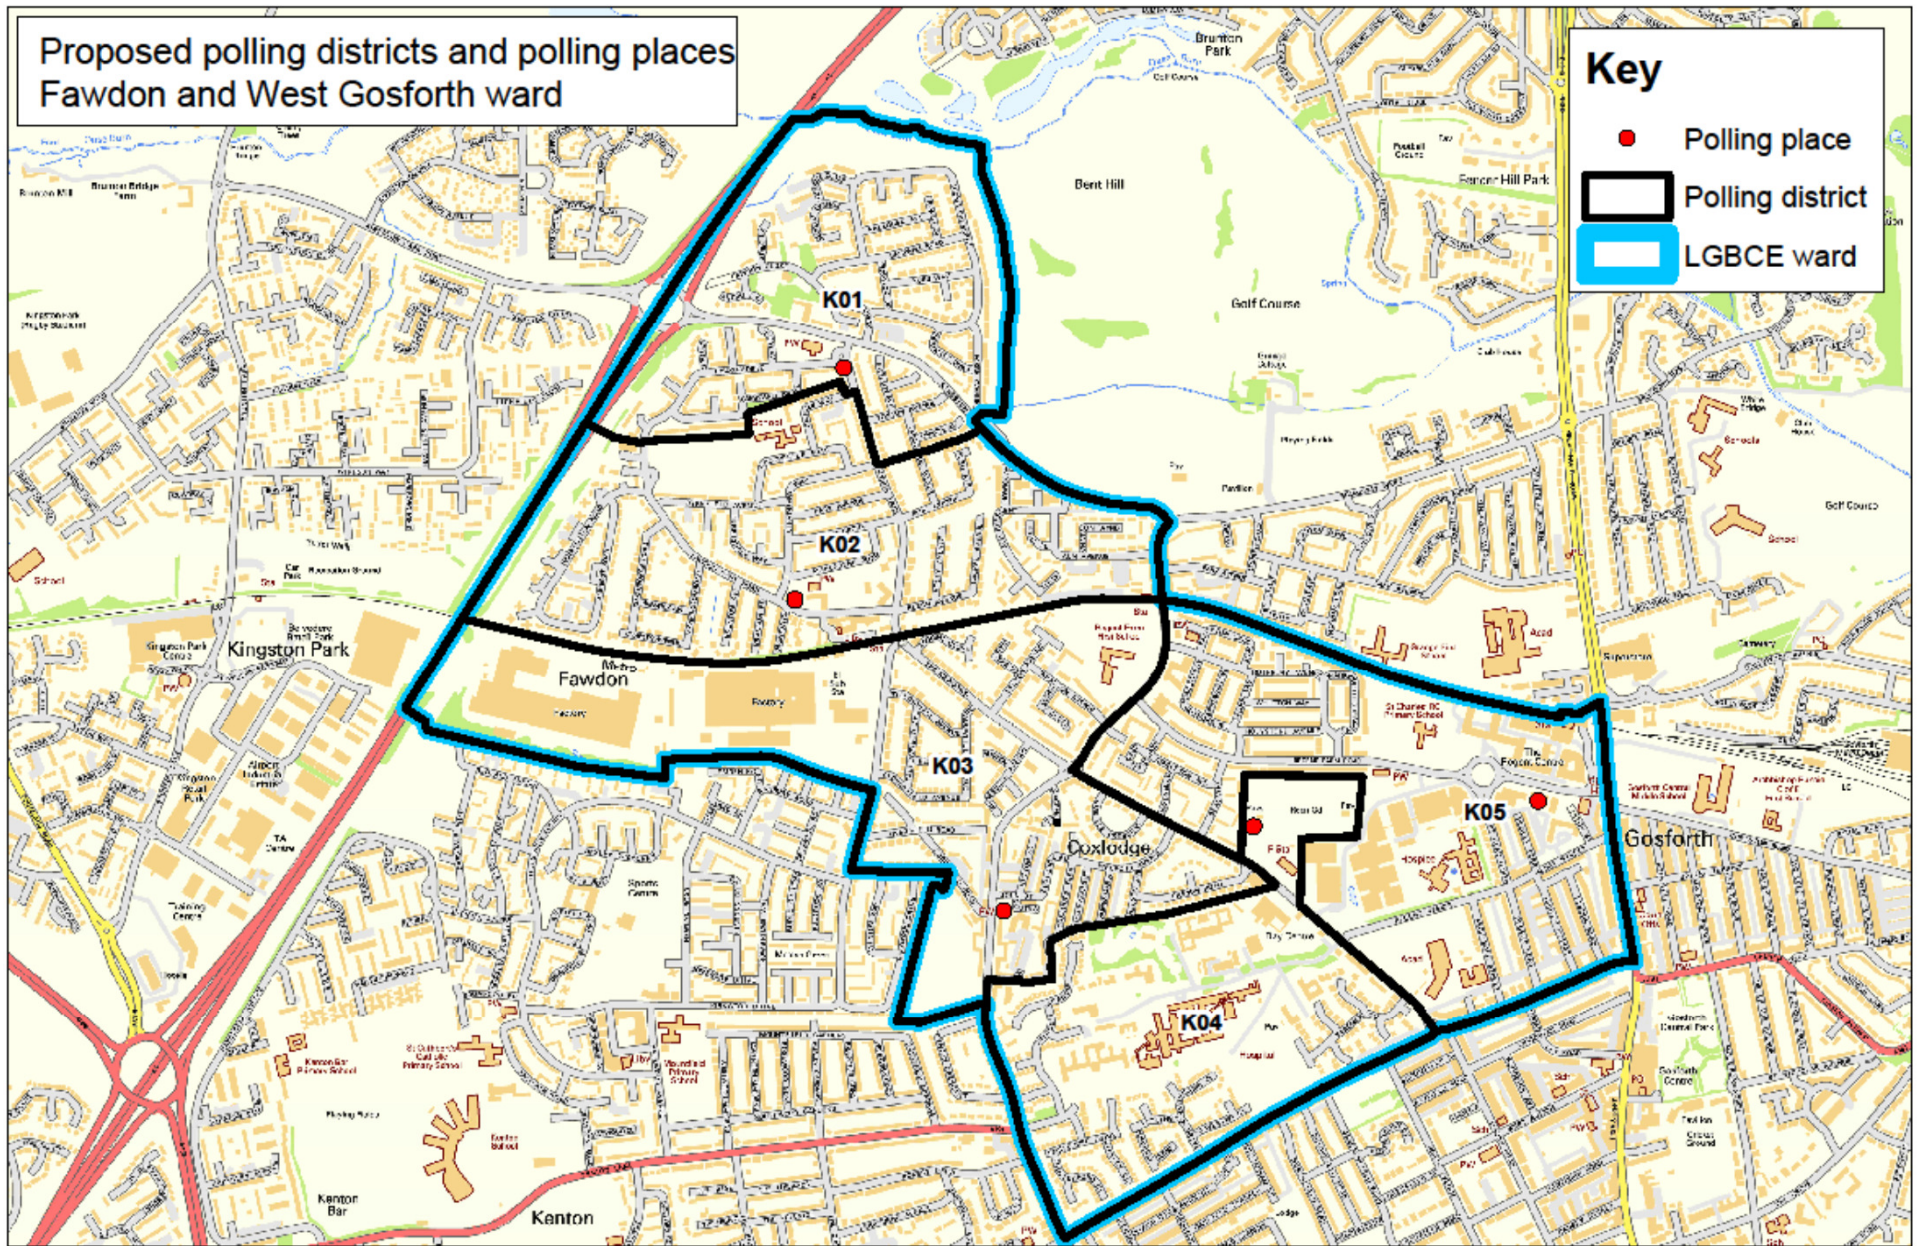

**Ward: Fawdon and West Gosforth (K)**

5 new polling districts are contained within the ward, formed by former Fawdon and parts of Kenton wards.

Many electors will see no change to polling places. K01 currently has a temporary cabin as a polling place and efforts are being made to replace that with a permanent building within the polling district. The ward is split between Central and North Parliamentary Constituencies, with K01, K02 and K03 in North and K04 and K05 in Central.